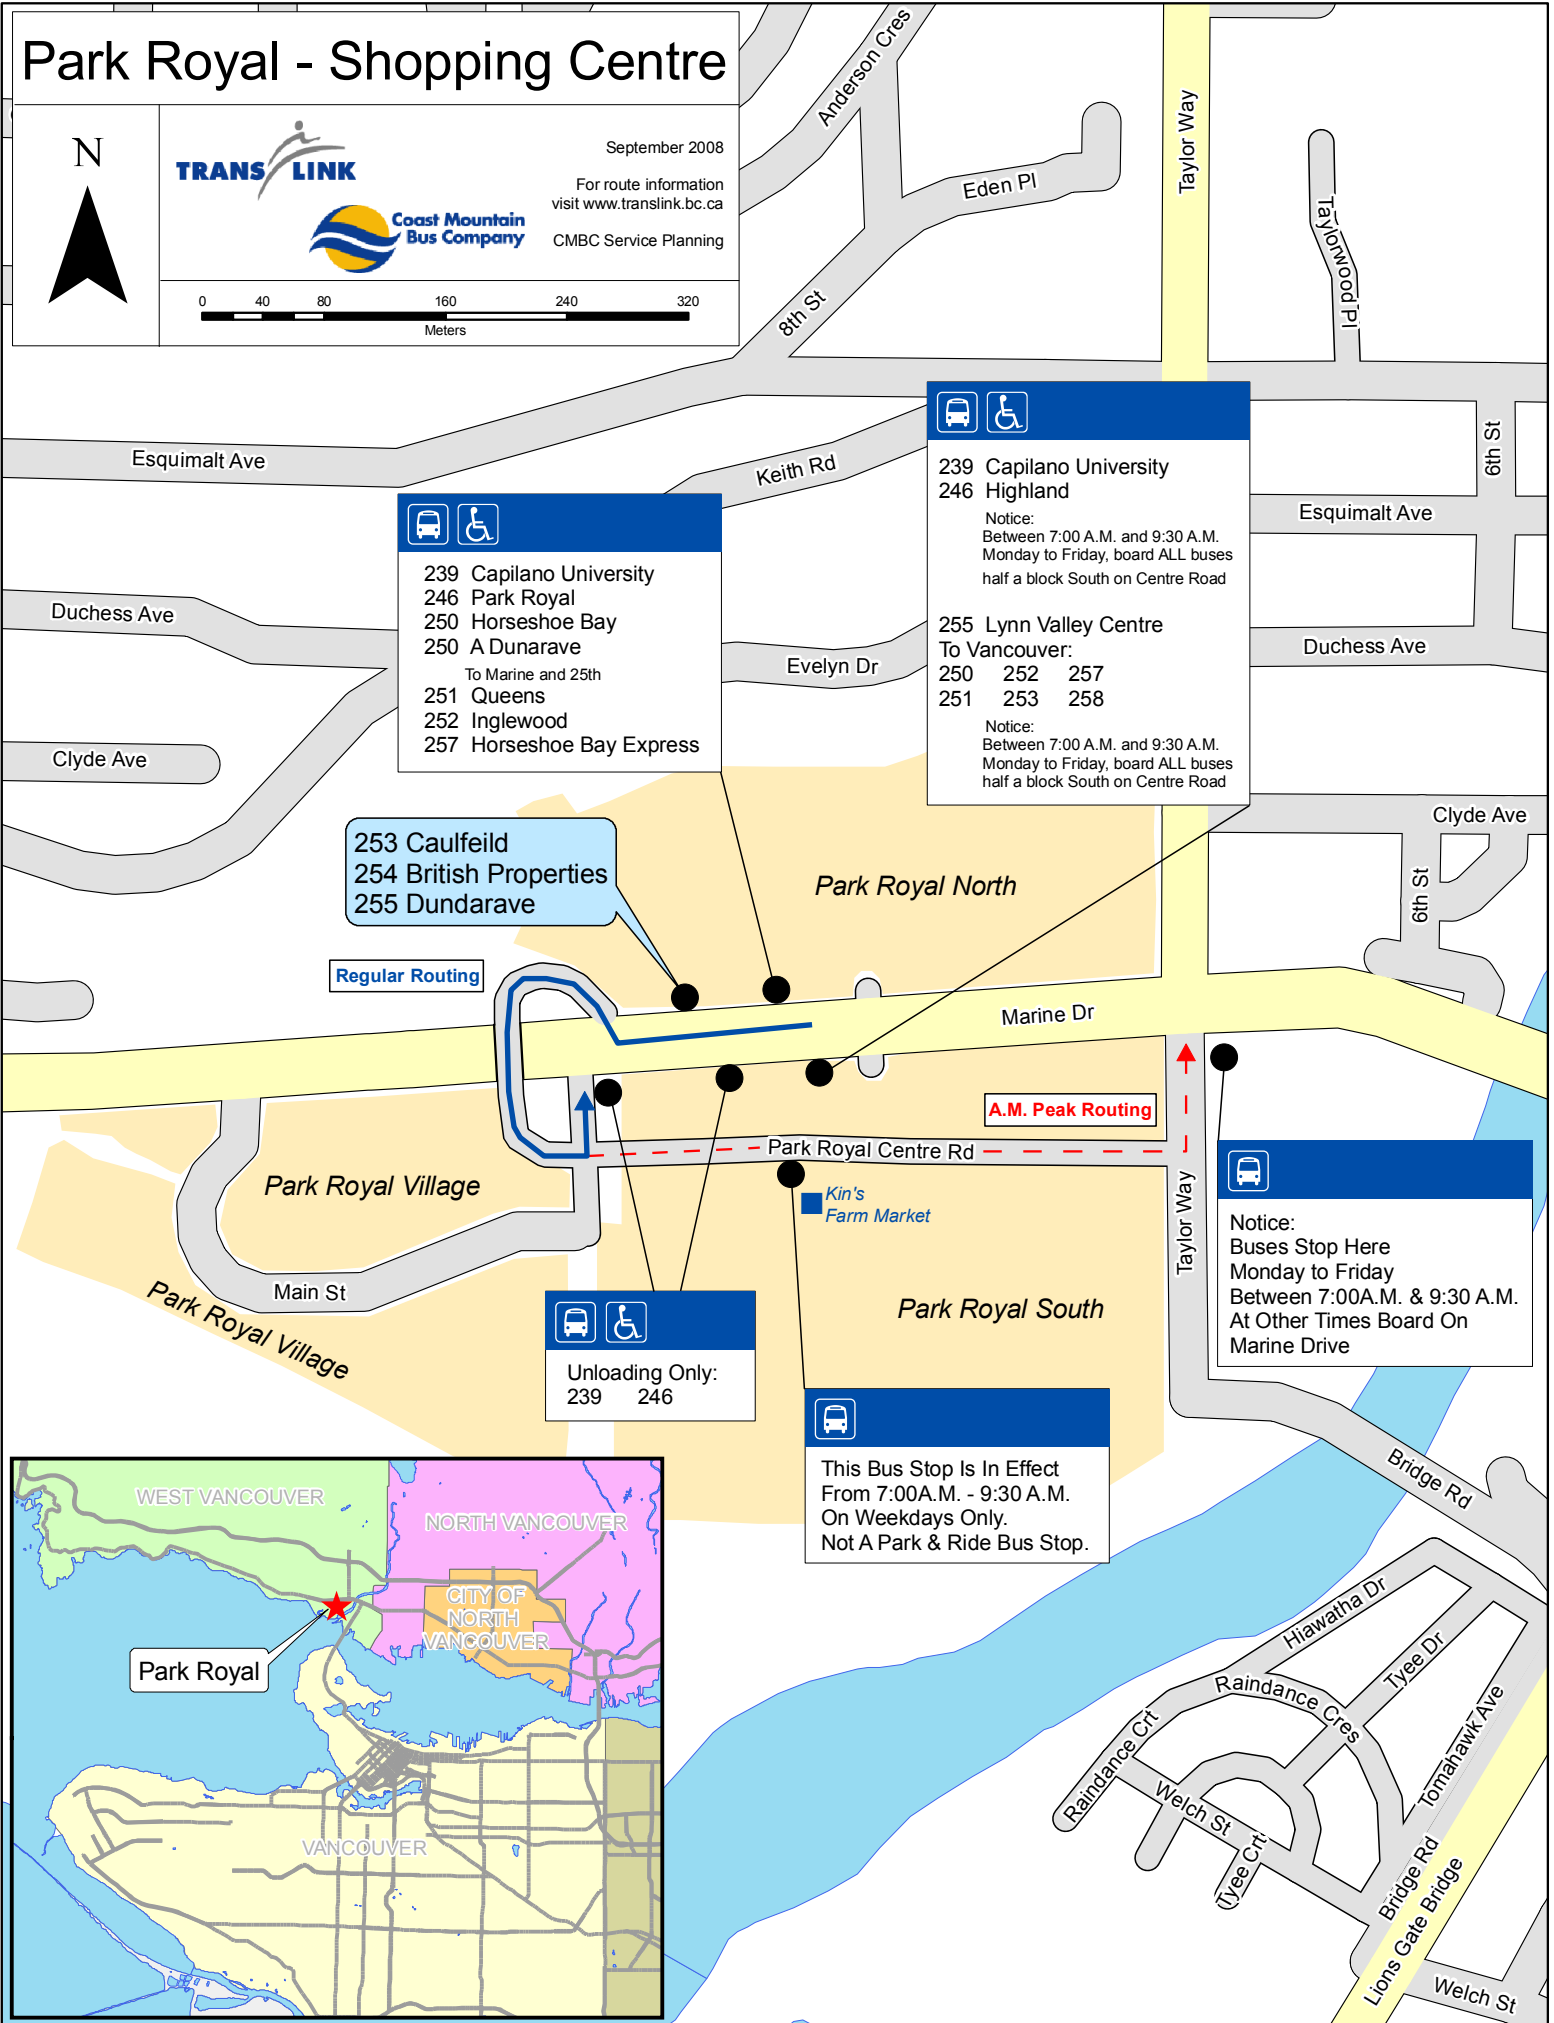

Park Royal - Shopping Centre

N

September 2008

For route information
visit www.translink.bc.ca

CMBC Service Planning

239 Capilano University
246 Park Royal
250 Horseshoe Bay
250 A Dunarave
 To Marine and 25th
251 Queens
252 Inglewood
257 Horseshoe Bay Express

239 Capilano University
246 Highland
 Notice:
 Between 7:00 A.M. and 9:30 A.M.
 Monday to Friday, board ALL buses
 half a block South on Centre Road

255 Lynn Valley Centre
To Vancouver:
250 252 257
251 253 258
 Notice:
 Between 7:00 A.M. and 9:30 A.M.
 Monday to Friday, board ALL buses
 half a block South on Centre Road

253 Caulfeild
254 British Properties
255 Dundarave

Regular Routing

A.M. Peak Routing

Notice:
 Buses Stop Here
 Monday to Friday
 Between 7:00A.M. & 9:30 A.M.
 At Other Times Board On
 Marine Drive

Unloading Only:
239 246

This Bus Stop Is In Effect
From 7:00A.M. - 9:30 A.M.
On Weekdays Only.
Not A Park & Ride Bus Stop.